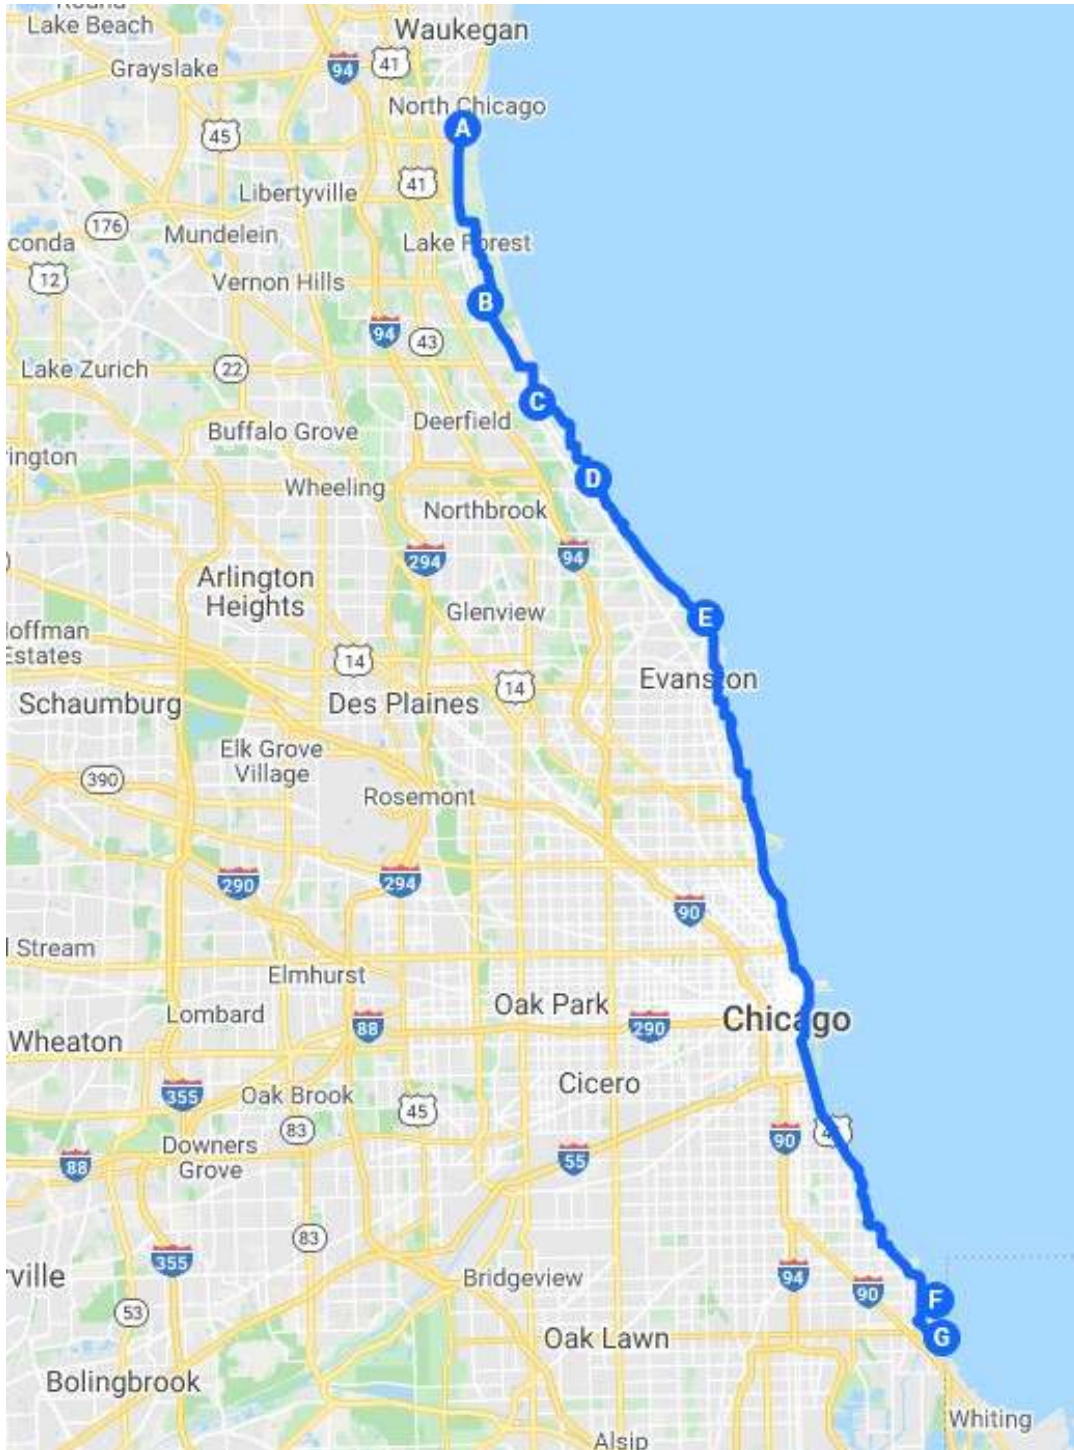

Drive 51 mi, about 2 hours.

This drive along the lakefront is a Chicago classic. It starts in the northern suburbs near Great Lakes Naval Station and follows Sheridan Road south through the north shore communities into the city where it joins Lake Shore Drive and heads south, through downtown, and then on through Jackson Park, a short trip into Steelworkers Park (former site of the US Steel South Works, and then lastly to Calumet Park. The Sheridan Road section is slow, but scenic, especially in the fall.

Map Point A

Start of the mapped route. Near 2332 Sheridan Rd, North Chicago, IL, USA

6.70 mi, 14 minutes

Head **south** on **Sheridan Rd** toward **Farragut Ave**

3.13 mi

Turn **left** onto **E Sheridan Rd**

909 ft to

Map Point B

Near 544 Rockefeller Rd, Lake Forest, IL 60045, USA

4.24 mi, 12 minutes

Head **south** on **Sheridan Rd** toward **McCormick Dr**

2.10 mi

Continue onto **Waukegan Ave**

0.373 mi

6.38 mi to

Map Point E

Near 516 Sheridan Rd, Wilmette, IL 60091, USA

27.2 mi, 57 minutes

Head **south** on **Sheridan Rd** toward **Linden Ave**

0.396 mi

Turn **left** to stay on **Sheridan Rd**

1.43 mi